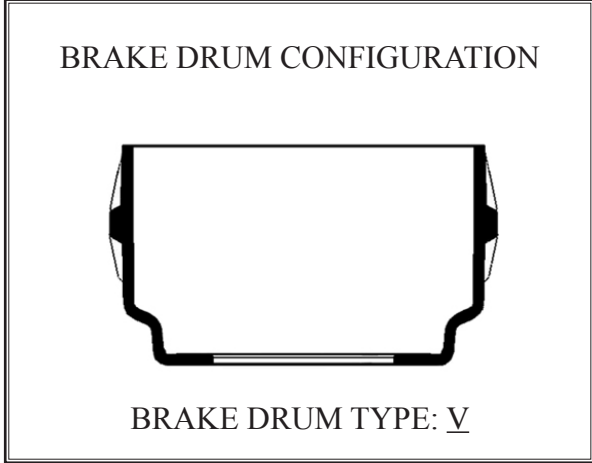

NEW PRODUCT BULLETIN # 366

77864BW

PART NUMBER: 77864BW
DESCRIPTION: Brake Drum
SIZE: 16.50 x 7.00
ESTIMATED WEIGHT: 109 lbs.

APPLICATION INFORMATION:
 DRIVE AND TRAILER AXLE

Available Now

DIMENSIONAL INFORMATION

Part Number	Weight	Type	Mount	Brake Surface Diameter	Overall Depth	Brake Surface Flat	Pilot Diameter	Bolt Circle Diameter	Bolt Holes		Special Information
									No.	Size	
77864BW	109	V	O	16.50	10.54	7.54	8.78	11.25	10	1.00	

INTERCHANGE INFORMATION

ArvinMeritor	Conmet	KIC	Gunite
85-123207-002	107150, 10001776	60001-018	3600A, 3600AX

The 77864BW features a patent pending wear indicator and 25% more braking life.

**The Webb Vortex drum uses a standard 1/2" backing plate.
 When replacing existing drums in the field, ensure adequate wheel stud thread engagement.*