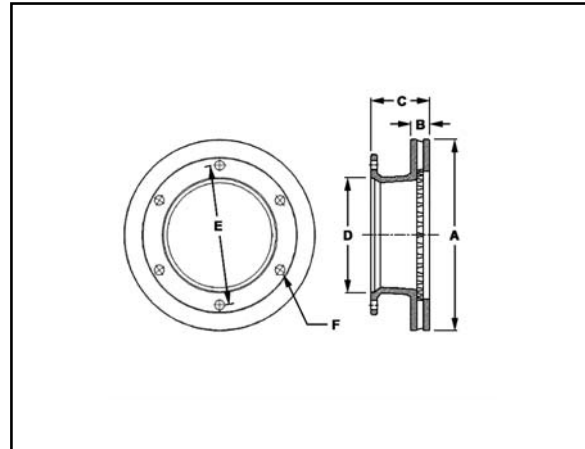

## 54281P

**ROTOR PART NUMBER:** 54281P

**DESCRIPTION:** Disc Brake Rotor  
15.00 x 1.435

**SIZE:** 15.00 x 1.435

**ESTIMATED WEIGHT:** 56 lbs.

Rotor Type **U**

WEBB ROTOR	WEIGHT	ROTOR TYPE	A	B	C	D	E	F	
			DISC DIAMETER	DISK THICKNESS	OVERALL DEPTH	PILOT DIAMETER	BOLT CIRCLE DIAMETER	BOLT HOLES	
								NUMBER	SIZE
<b>54281P</b>	<b>56</b>	<b>U</b>	<b>15.00</b>	<b>1.435</b>	<b>6.79</b>	<b>9.37</b>	<b>11.25</b>	<b>10</b>	<b>.81</b>

(P) indicates packaged rotor. Webb rotors are packaged for protection.